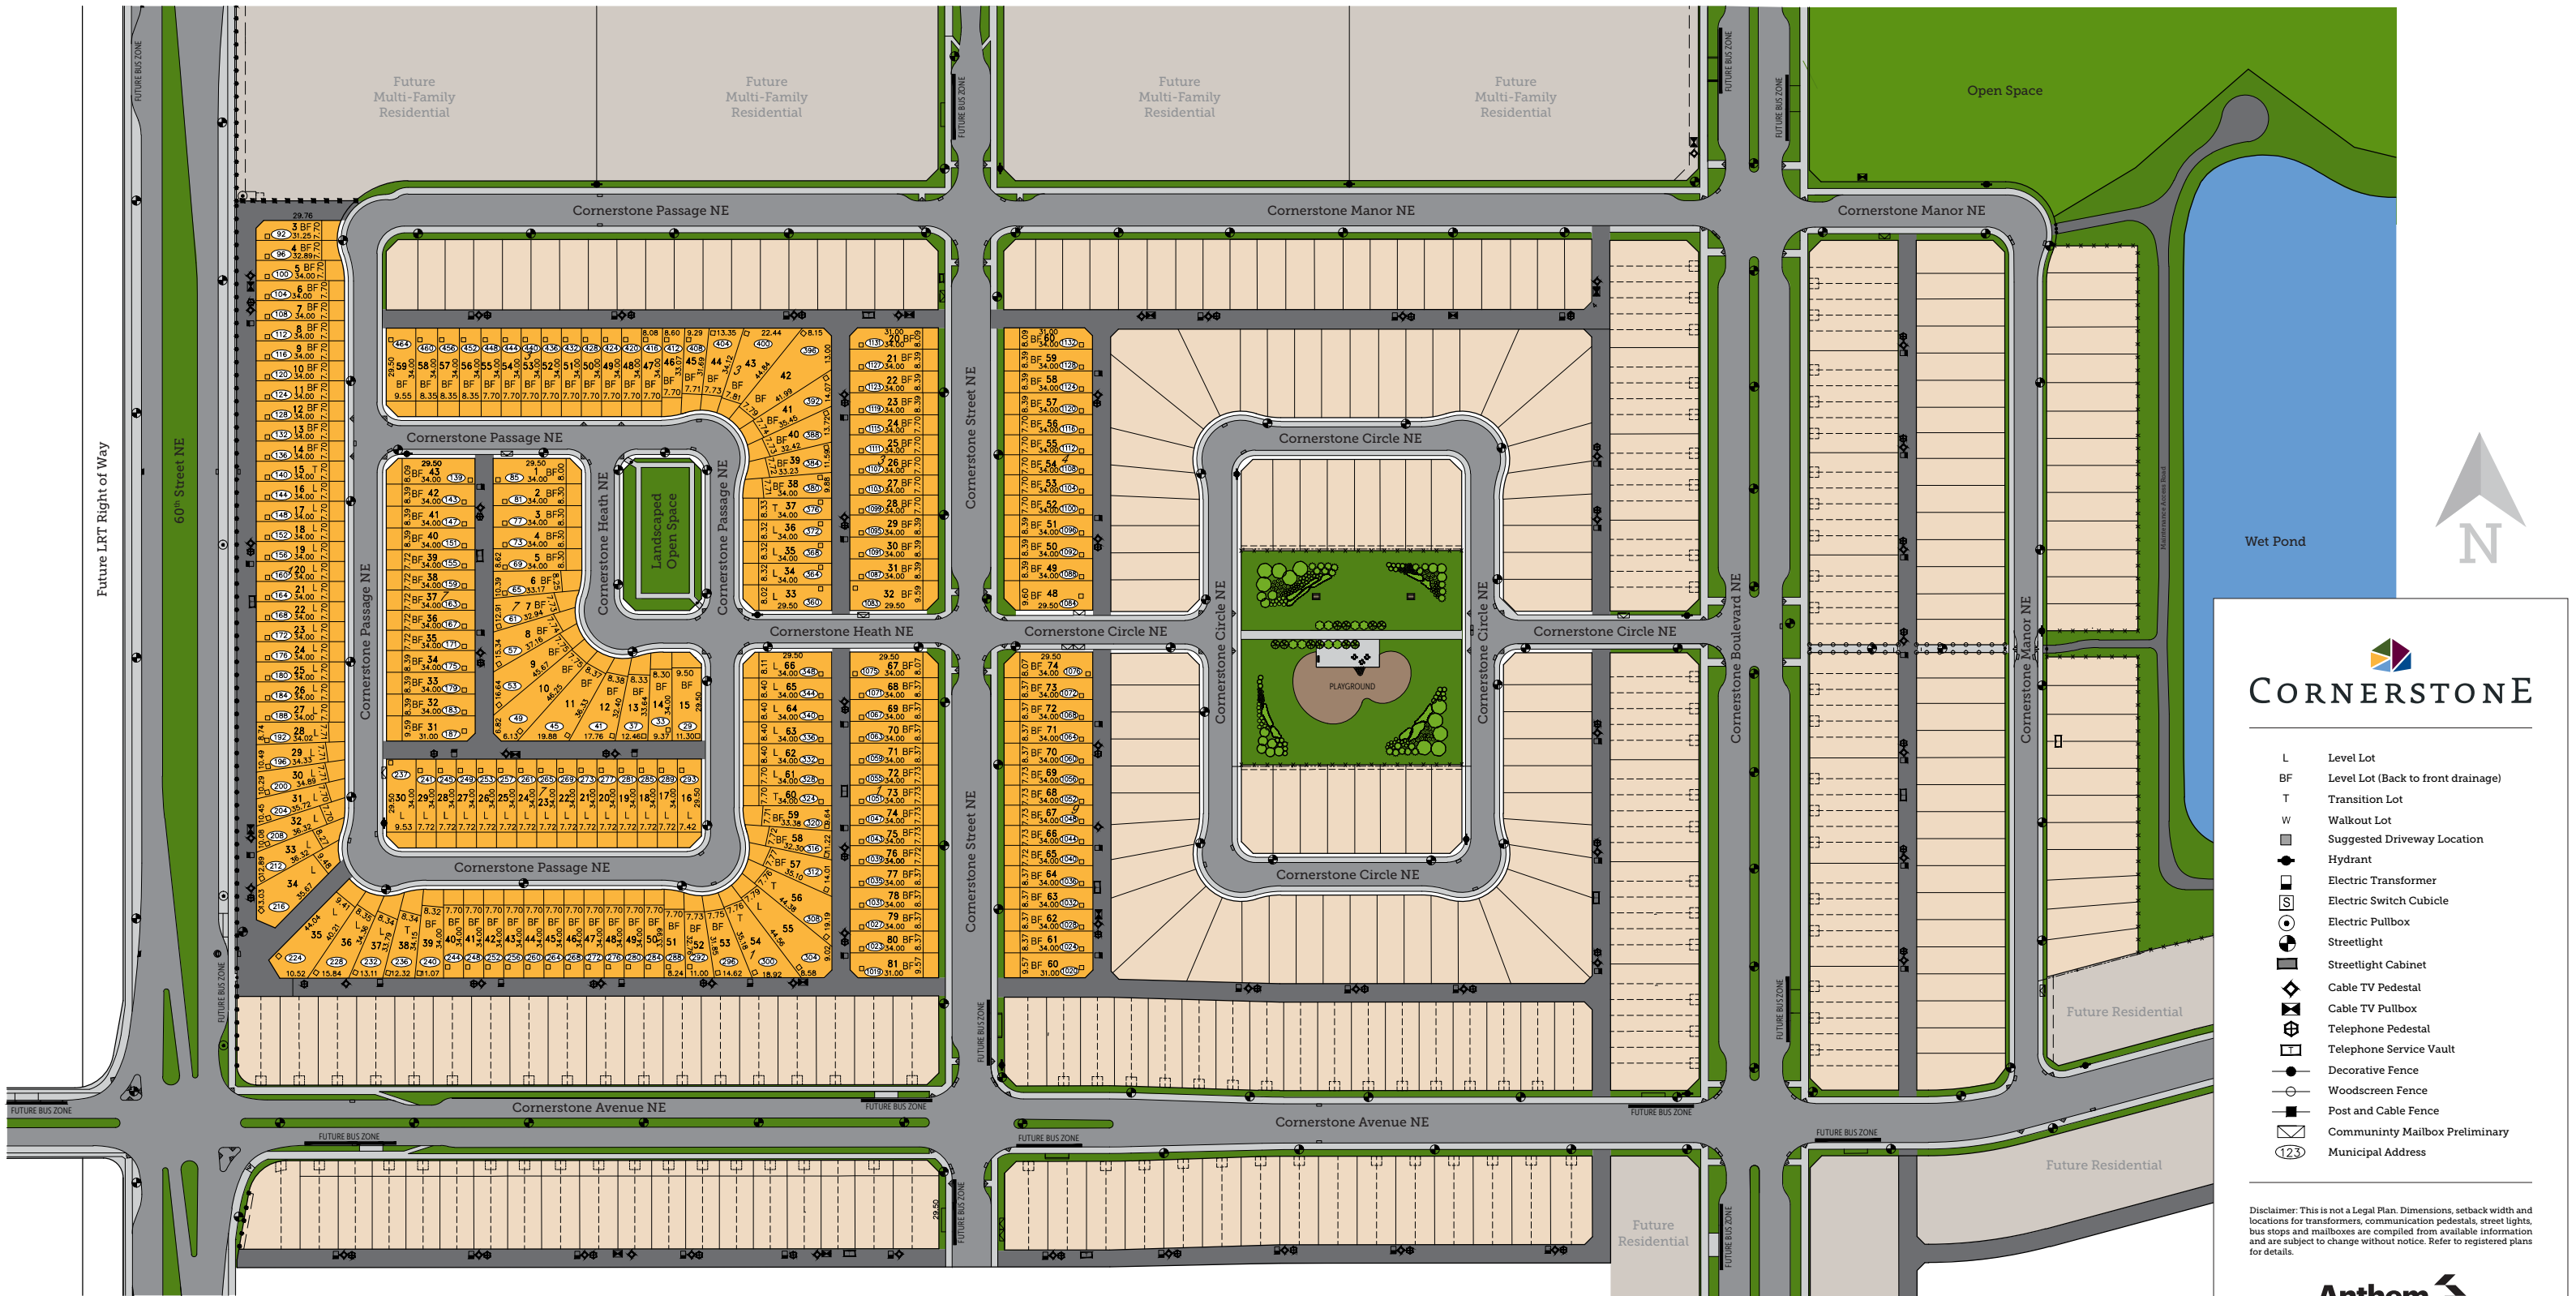

Zero-Lot Line Homes

L	Level Lot
BF	Level Lot (Back to front drainage)
T	Transition Lot
W	Walkout Lot
[Dashed line symbol]	Suggested Driveway Location
[Hydrant symbol]	Hydrant
[Transformer symbol]	Electric Transformer
[Cubic symbol]	Electric Switch Cubicle
[Pullbox symbol]	Electric Pullbox
[Streetlight symbol]	Streetlight
[Cabinet symbol]	Streetlight Cabinet
[Cable TV Pedestal symbol]	Cable TV Pedestal
[Cable TV Pullbox symbol]	Cable TV Pullbox
[Telephone Pedestal symbol]	Telephone Pedestal
[Telephone Vault symbol]	Telephone Service Vault
[Decorative Fence symbol]	Decorative Fence
[Woodscreen Fence symbol]	Woodscreen Fence
[Post and Cable Fence symbol]	Post and Cable Fence
[Mailbox symbol]	Community Mailbox Preliminary
[Address symbol]	Municipal Address

Disclaimer: This is not a Legal Plan. Dimensions, setback width and locations for transformers, communication pedestals, street lights, bus stops and mailboxes are compiled from available information and are subject to change without notice. Refer to registered plans for details.