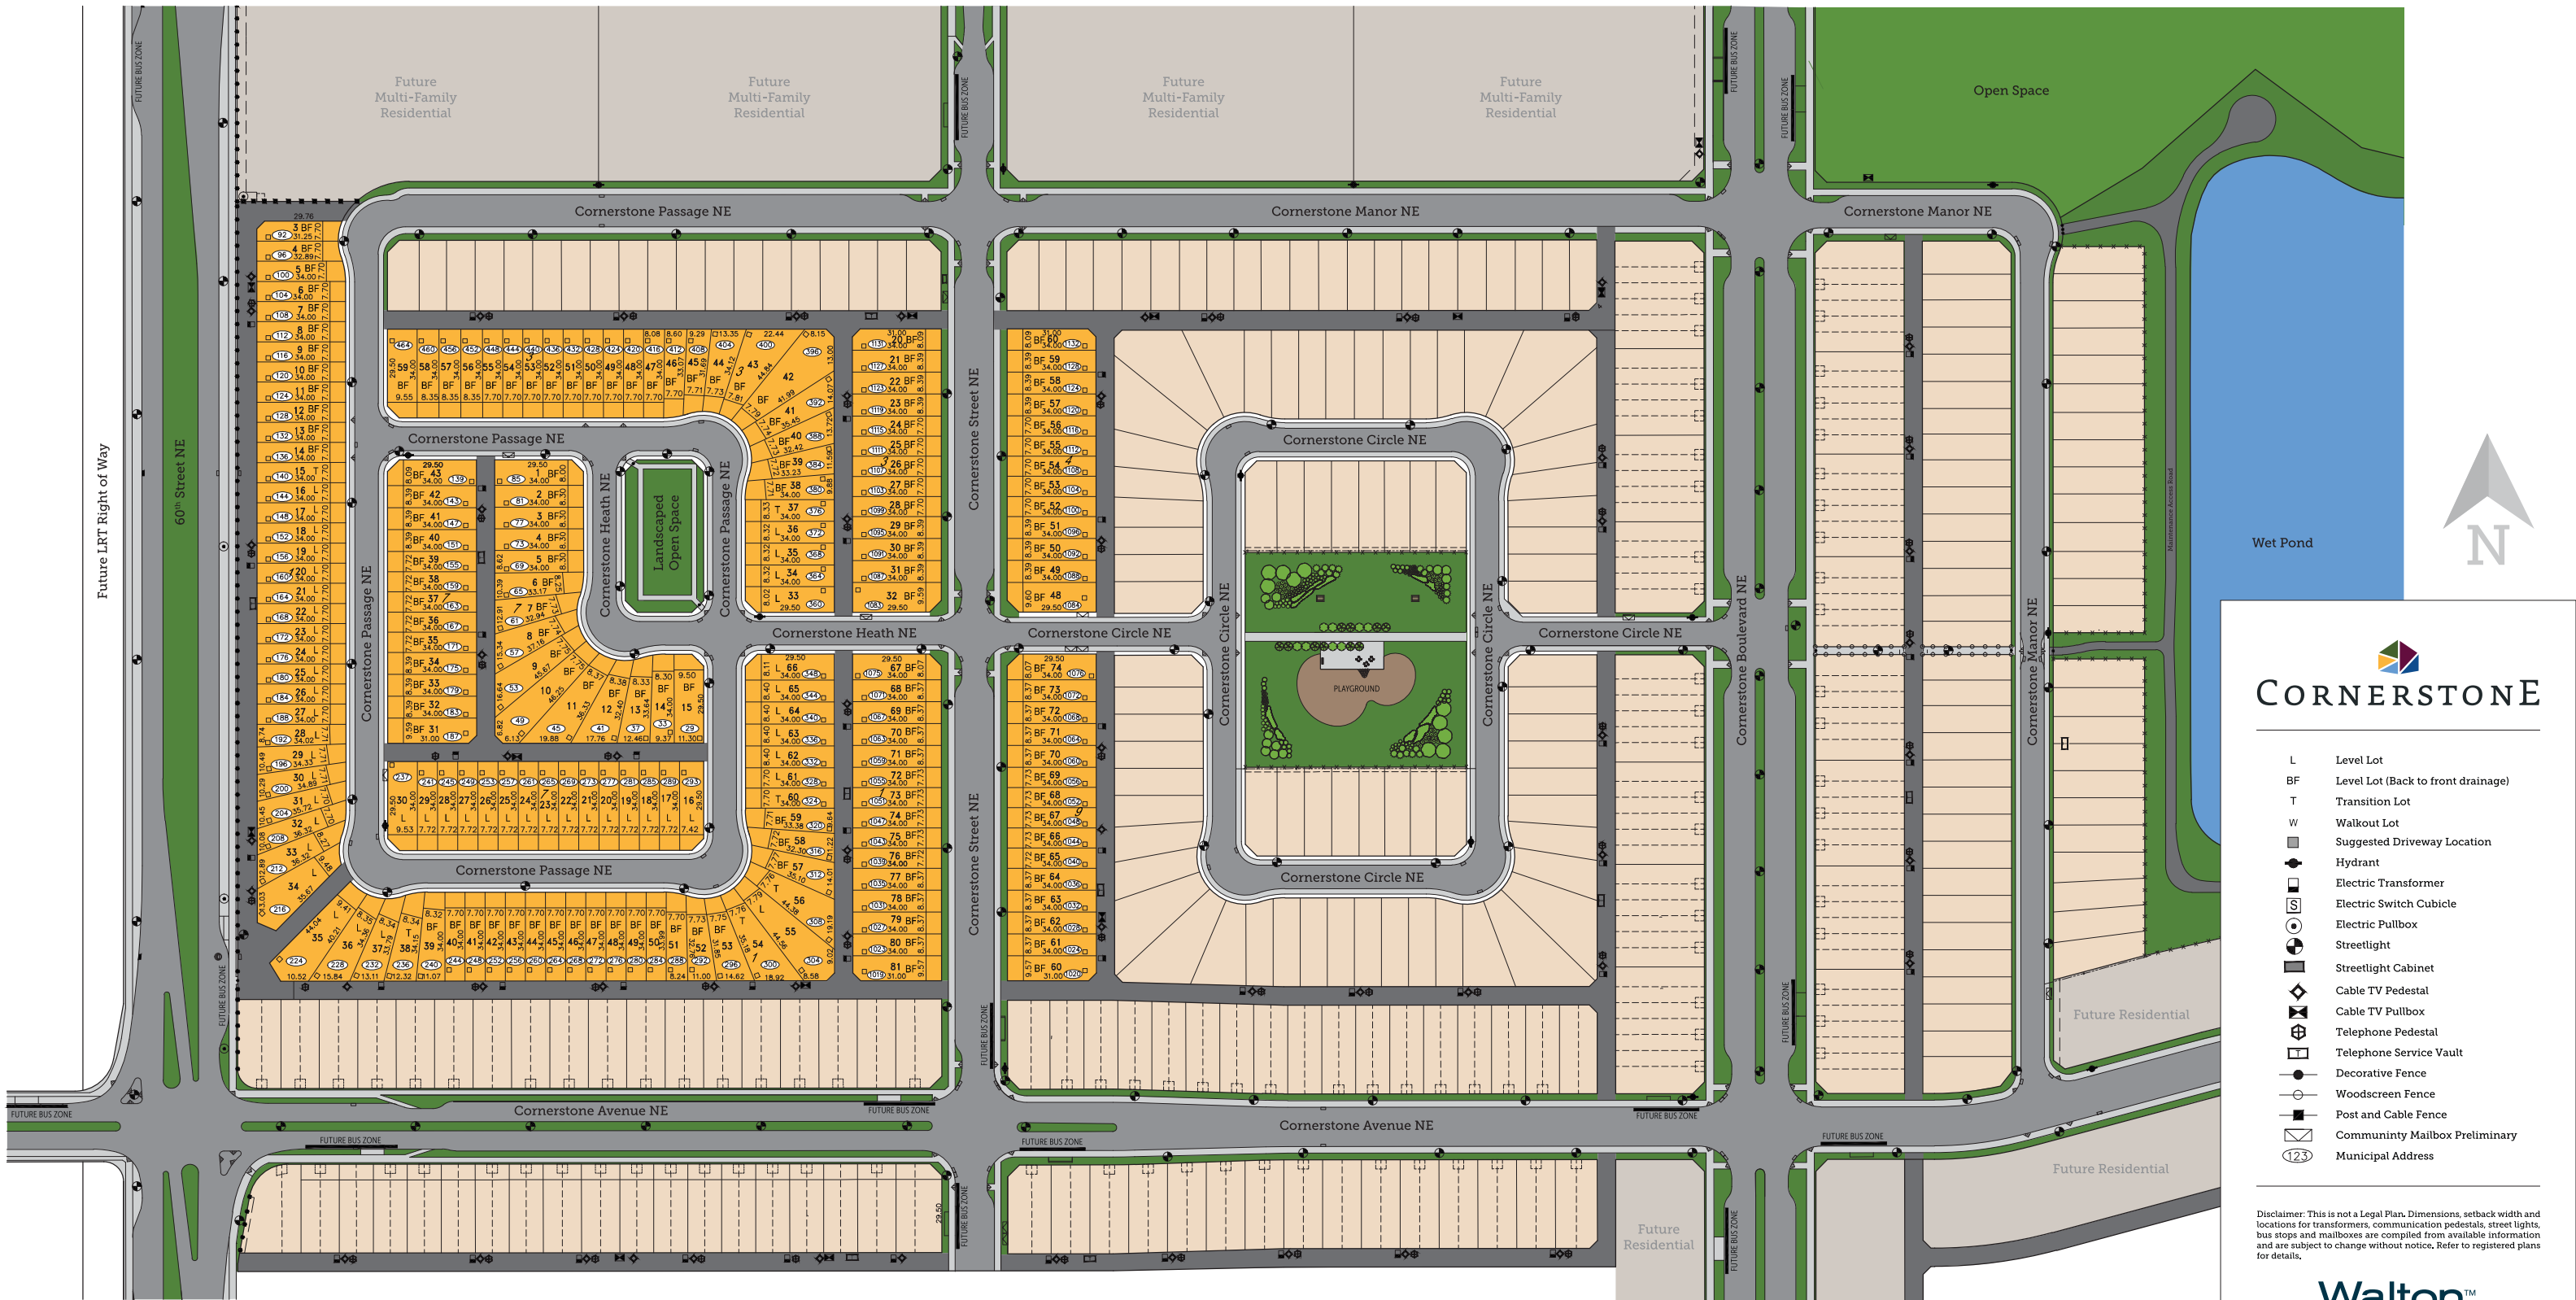

Zero-Lot Line Homes

L	Level Lot
BF	Level Lot (Back to front drainage)
T	Transition Lot
W	Walkout Lot
[Dashed line symbol]	Suggested Driveway Location
[Circle with crosshair symbol]	Hydrant
[Square with crosshair symbol]	Electric Transformer
[Square with 'S' symbol]	Electric Switch Cubicle
[Circle with 'P' symbol]	Electric Pullbox
[Circle with 'TL' symbol]	Streetlight
[Square with 'TL' symbol]	Streetlight Cabinet
[Circle with 'C' symbol]	Cable TV Pedestal
[Circle with 'P' symbol]	Cable TV Pullbox
[Square with 'P' symbol]	Telephone Pedestal
[Square with 'S' symbol]	Telephone Service Vault
[Circle with 'D' symbol]	Decorative Fence
[Circle with 'W' symbol]	Woodscreen Fence
[Square with 'P' symbol]	Post and Cable Fence
[Envelope symbol]	Community Mailbox Preliminary
[Circle with '123' symbol]	Municipal Address

Disclaimer: This is not a Legal Plan. Dimensions, setback width and locations for transformers, communication pedestals, street lights, bus stops and mailboxes are compiled from available information and are subject to change without notice. Refer to registered plans for details.