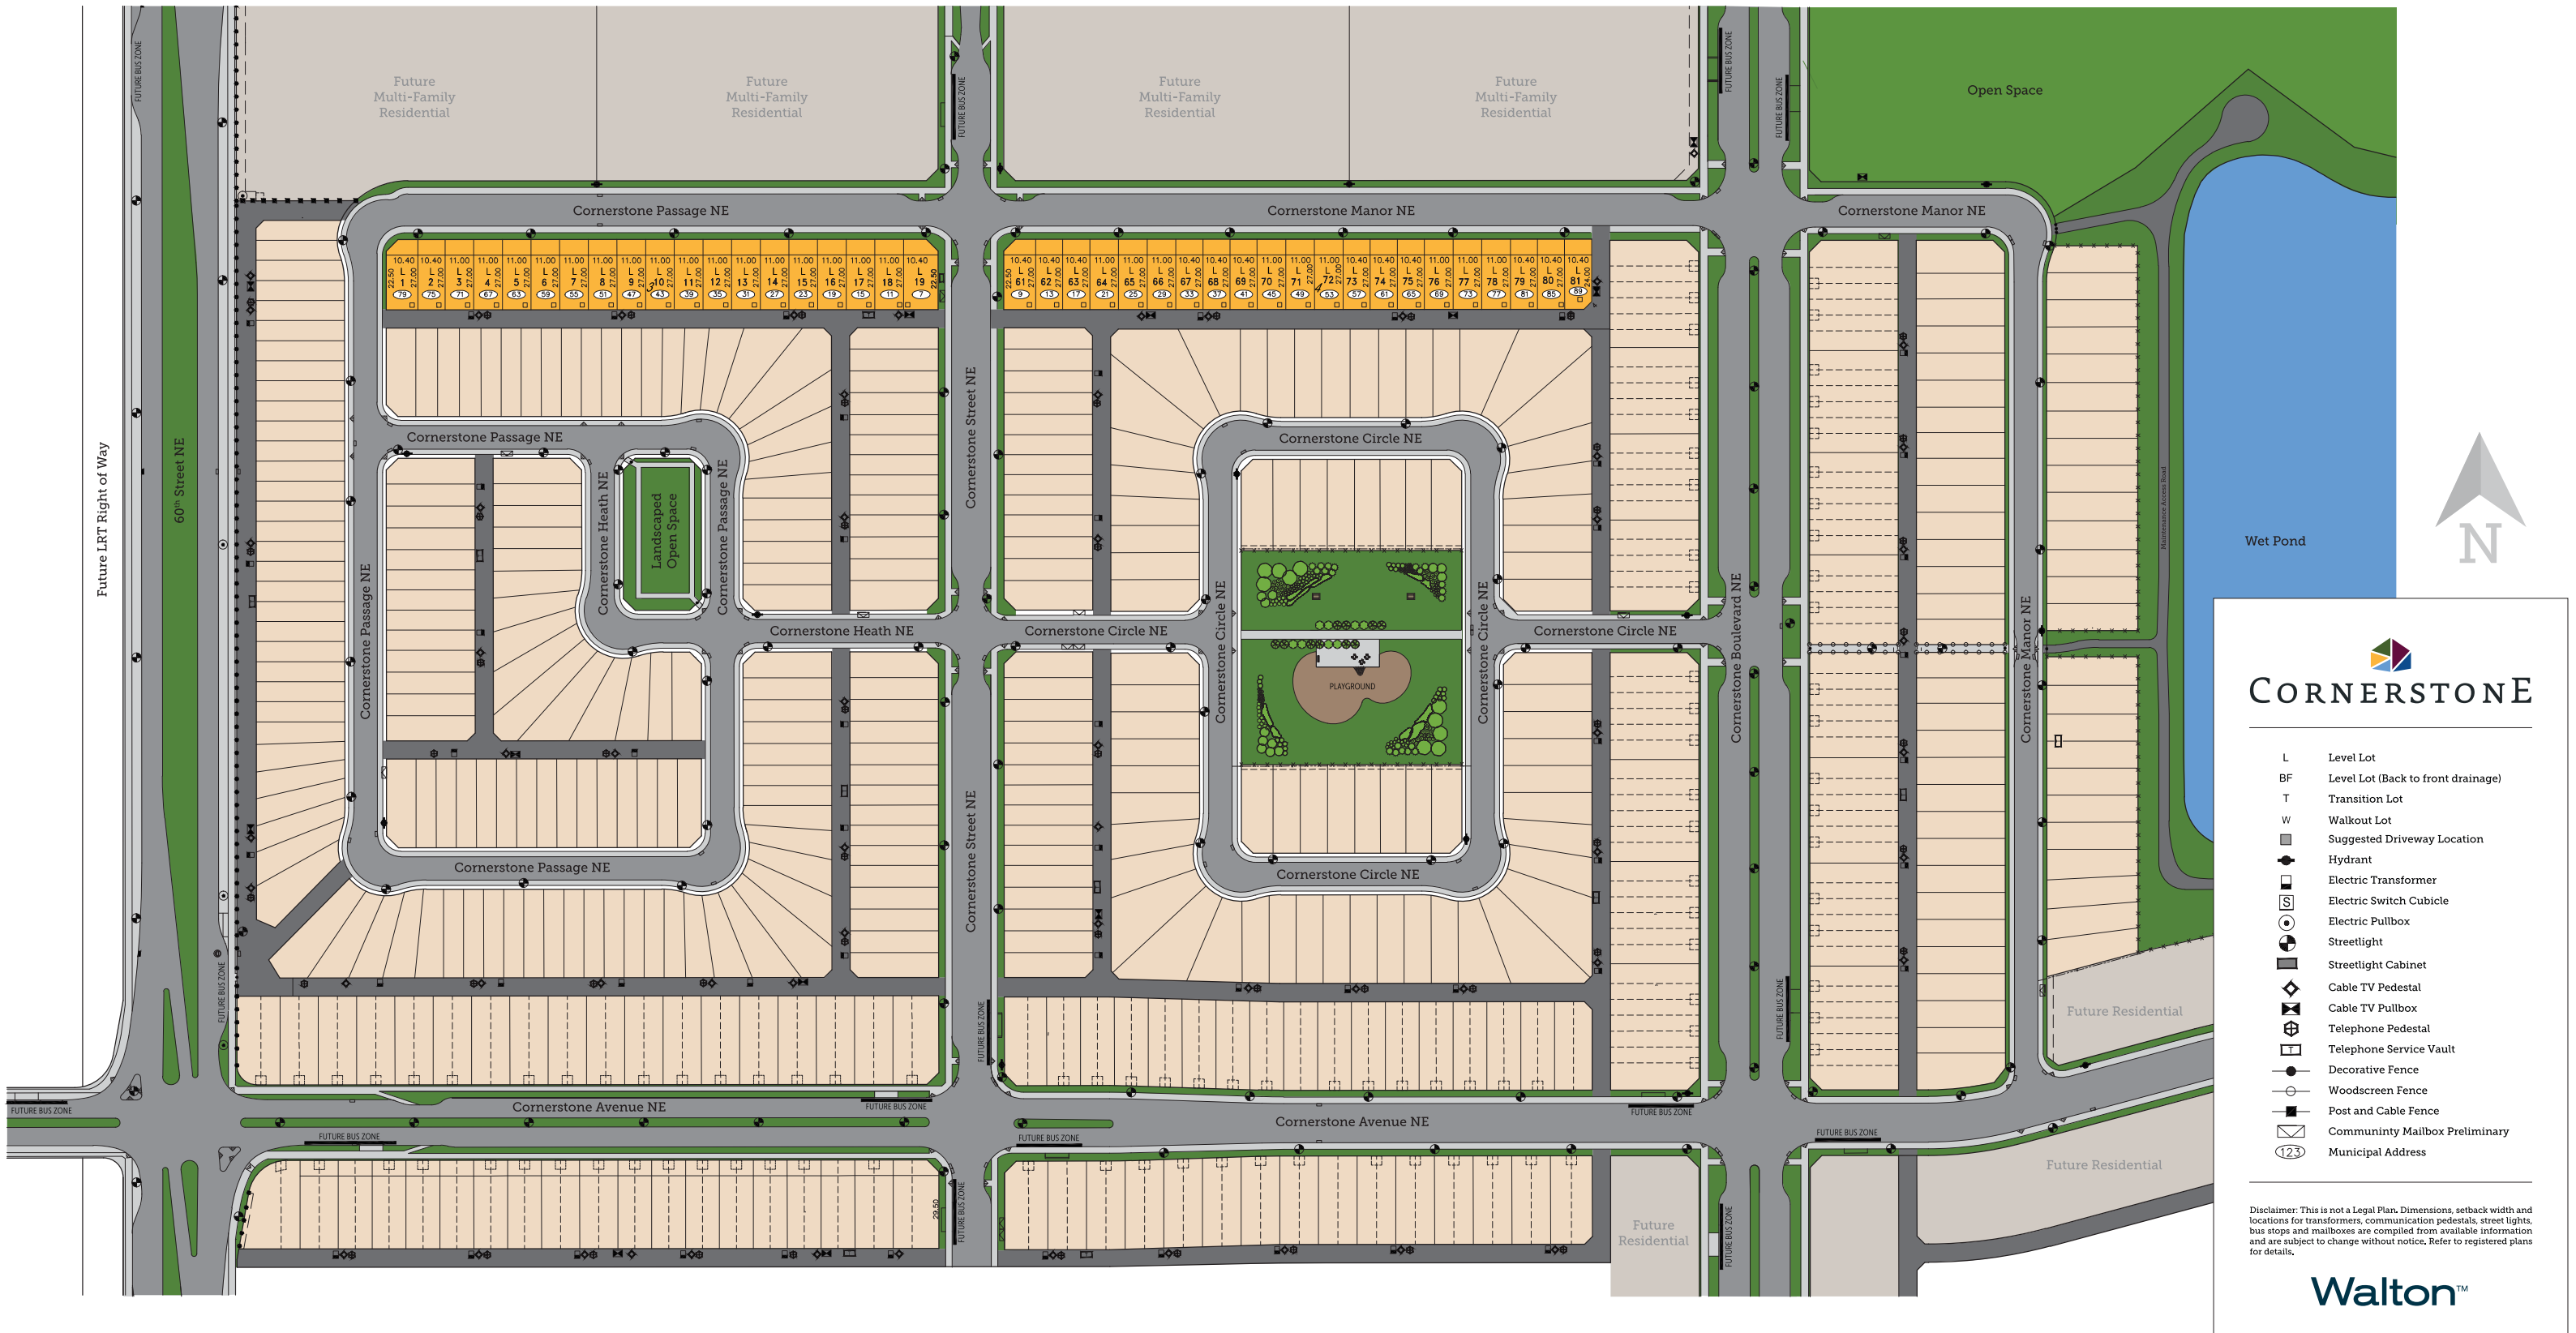

Courtyard Homes

L	Level Lot
BF	Level Lot (Back to front drainage)
T	Transition Lot
W	Walkout Lot
[Symbol]	Suggested Driveway Location
[Symbol]	Hydrant
[Symbol]	Electric Transformer
[Symbol]	Electric Switch Cubicle
[Symbol]	Electric Pullbox
[Symbol]	Streetlight
[Symbol]	Streetlight Cabinet
[Symbol]	Cable TV Pedestal
[Symbol]	Cable TV Pullbox
[Symbol]	Telephone Pedestal
[Symbol]	Telephone Service Vault
[Symbol]	Decorative Fence
[Symbol]	Woodscreen Fence
[Symbol]	Post and Cable Fence
[Symbol]	Community Mailbox Preliminary
[Symbol]	Municipal Address

Disclaimer: This is not a Legal Plan. Dimensions, setback width and locations for transformers, communication pedestals, street lights, bus stops and mailboxes are compiled from available information and are subject to change without notice. Refer to registered plans for details.